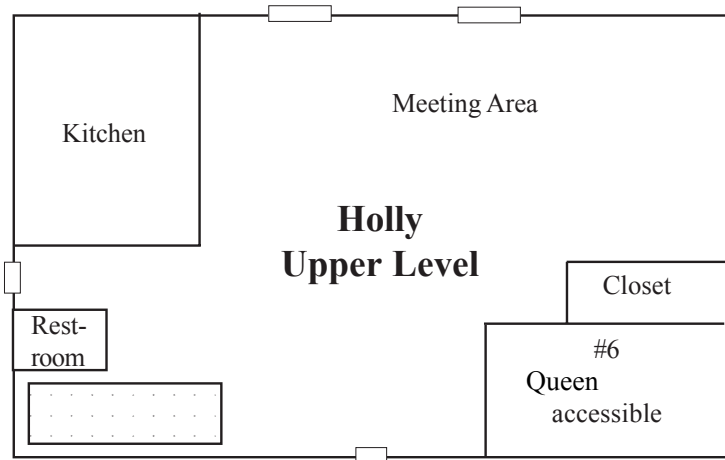

Holly Cottage

Accommodates 20 people in 6 bedrooms

Bedrooms have a queen bed and a bunk bed (one room has queen bed only)

Bedrooms on lower level have indoor and outdoor access

Linens & towels are provided and each room has private bath

Also includes a meeting and lounge area, kitchen and deck