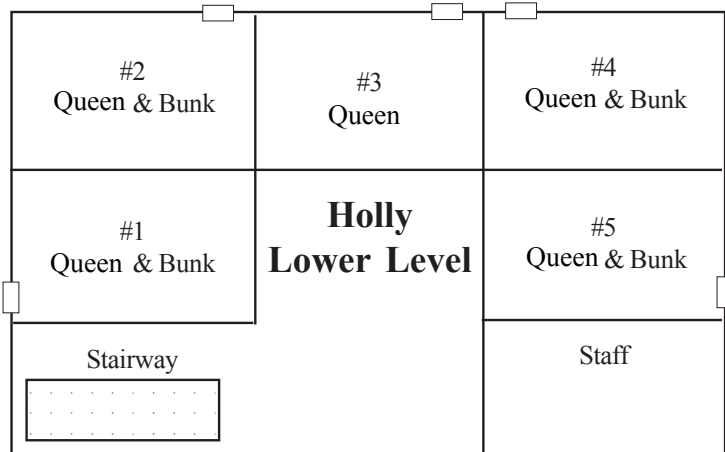

Holly Cottage

Accommodates 20 people in 6 bedrooms

Bedrooms have a queen bed and a bunk bed (one room has queen bed only)

Bedrooms on lower level have indoor and outdoor access

Linens & towels are provided and each room has private bath

Also includes a meeting and lounge area, kitchen and deck