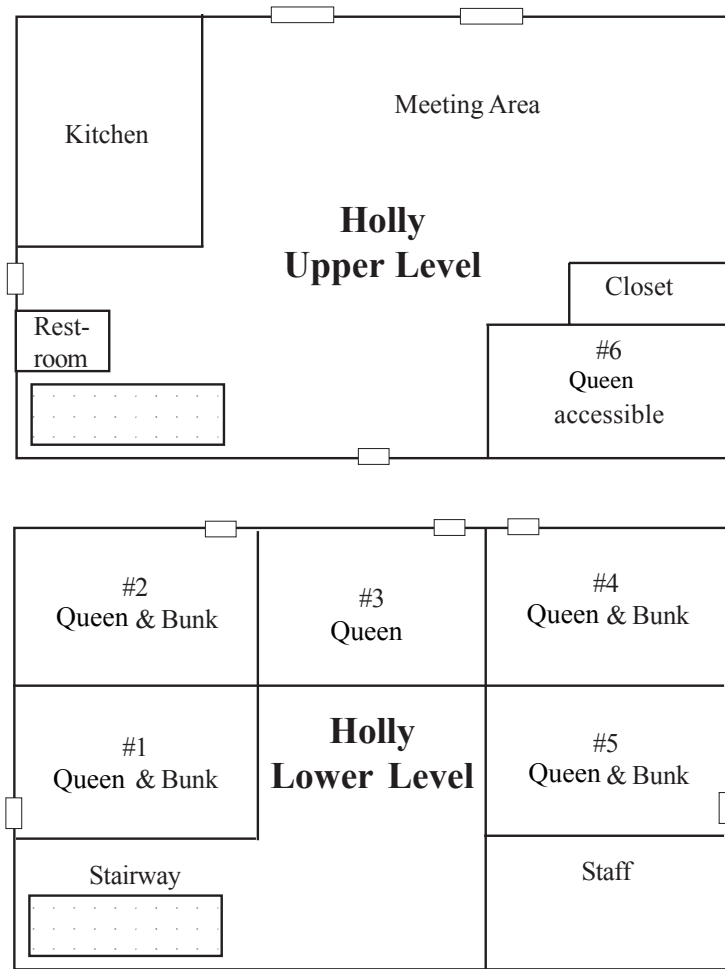

Williamsburg Christian Retreat Center Cottage Layouts

Holly Cottage

Accommodates 20 people in 6 bedrooms

Two bedrooms have one queen and four bedrooms have a queen and a bunk bed
Bedrooms on the lower level have indoor and outdoor access Linens & towels are provided and each room has a private bath Also includes a meeting and lounge area, kitchen, and deck

Laurel Cottage

32-36 people in four bunkhouse style bedrooms
(36 if sharing double bed)

Each room has four bunk beds
Linens, pillows & towels are not provided
Kitchen

The nearby RV Campground bathhouse provides additional facilities for Laurel guests