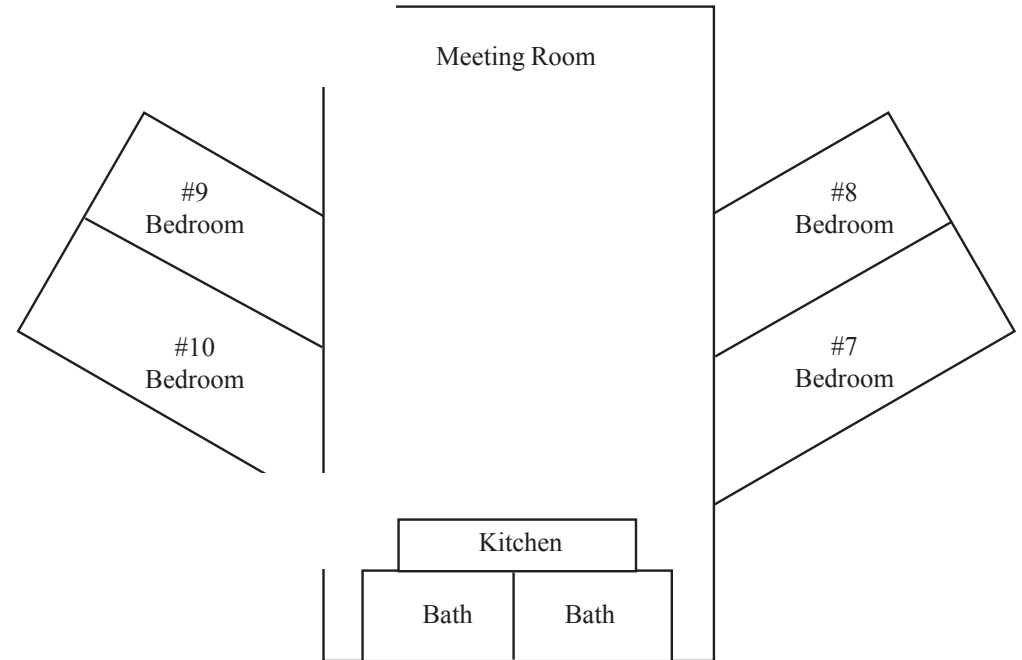

Williamsburg Christian Retreat Center Cottage Layouts

Holly Cottage

Accommodates 20 people in 6 bedrooms

Two bedrooms have one queen and four bedrooms have a queen and a bunk bed
Bedrooms on the lower level have indoor and outdoor access Linens & towels are provided and each room has a private bath Also includes a meeting and lounge area, kitchen, and deck

Laurel Cottage

32-36 people in four bunkhouse style bedrooms
(36 if sharing double bed)

Each room has four bunk beds
Linens, pillows & towels are not provided
Kitchen

The nearby RV Campground bathhouse provides additional facilities for Laurel guests