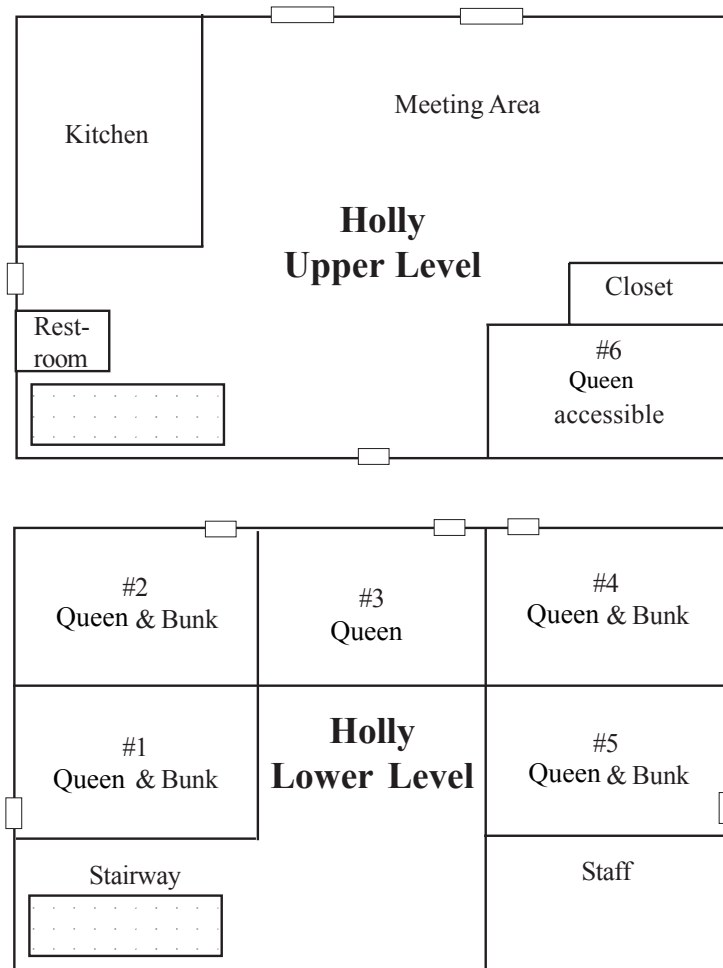

Williamsburg Christian Retreat Center Cottage Layouts

Holly Cottage

Accommodates 22 people in 6 bedrooms

Bedrooms have a queen bed and a bunk bed (one room has queen bed only)

Bedrooms on lower level have indoor and outdoor access

Linens & towels are provided and each room has private bath

Also includes a meeting and lounge area, kitchen and deck

Laurel Cottage

Accommodates 32-36 people in four bunkhouse style bedrooms

(36 if sharing double bed)

Each room has four bunk beds

Linens, pillows & towels are not provided

Kitchen

The nearby RV Campground bathhouse provides additional facilities for Laurel guests