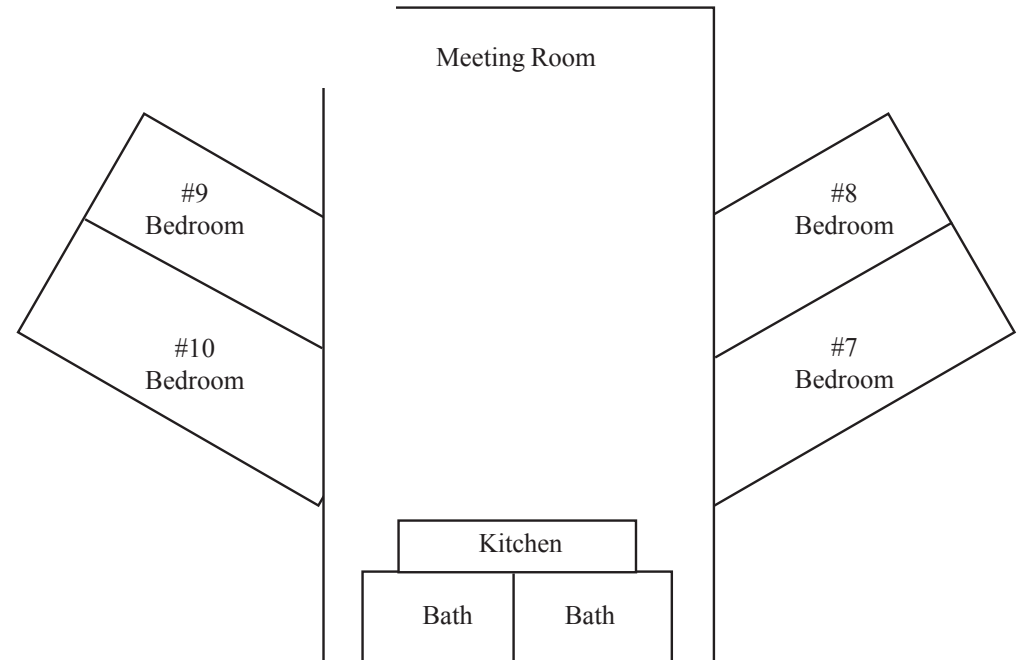

Williamsburg Christian Retreat Center Cottage Layouts

Holly Cottage

Accommodates 22 people in 6 bedrooms

Bedrooms have a queen bed and a bunk bed (one room has queen bed only)

Bedrooms on lower level have indoor and outdoor access

Linens & towels are provided and each room has private bath

Also includes a meeting and lounge area, kitchen and deck

Laurel Cottage

Accommodates 32-36 people in four bunkhouse style bedrooms

(36 if sharing double bed)

Each room has four bunk beds

Linens, pillows & towels are not provided

Kitchen

The nearby RV Campground bathhouse provides additional facilities for Laurel guests