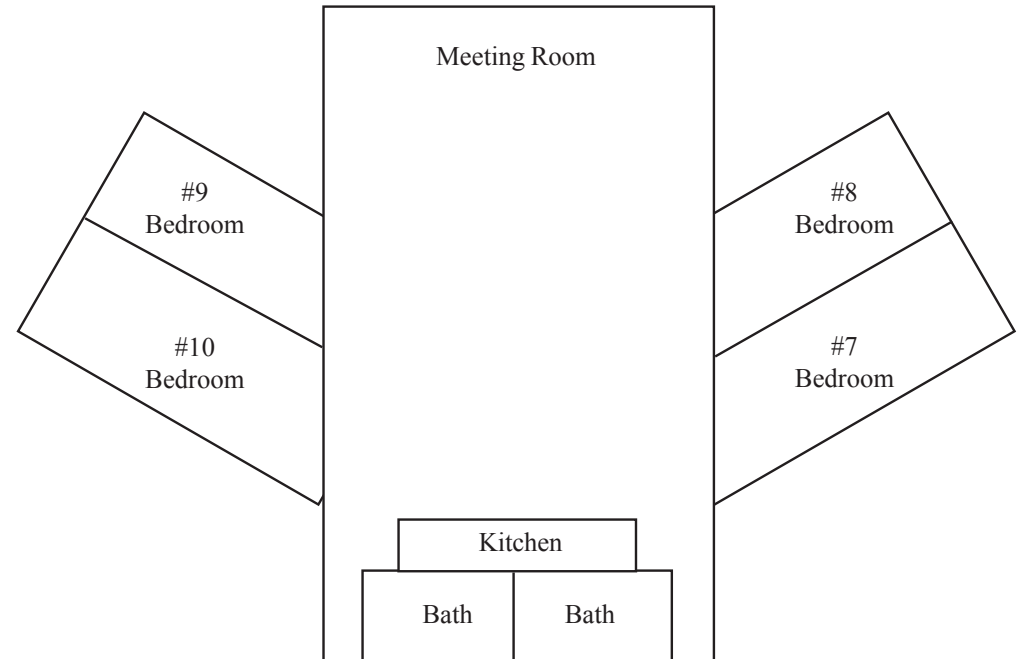

Williamsburg Christian Retreat Center Cottage Layouts

Holly Cottage

Accommodates 22 people in 6 bedrooms

Bedrooms have a queen bed and a bunk bed (one room has queen bed only)

Bedrooms on lower level have indoor and outdoor access

Linens & towels are provided and each room has private bath

Also includes a meeting and lounge area, kitchen and deck

Laurel Cottage

Accommodates 32-36 people in four bunkhouse style bedrooms

(36 if sharing double bed)

Each room has four bunk beds

Linens, pillows & towels are not provided

Kitchen

The nearby RV Campground bathhouse provides additional facilities for Laurel guests