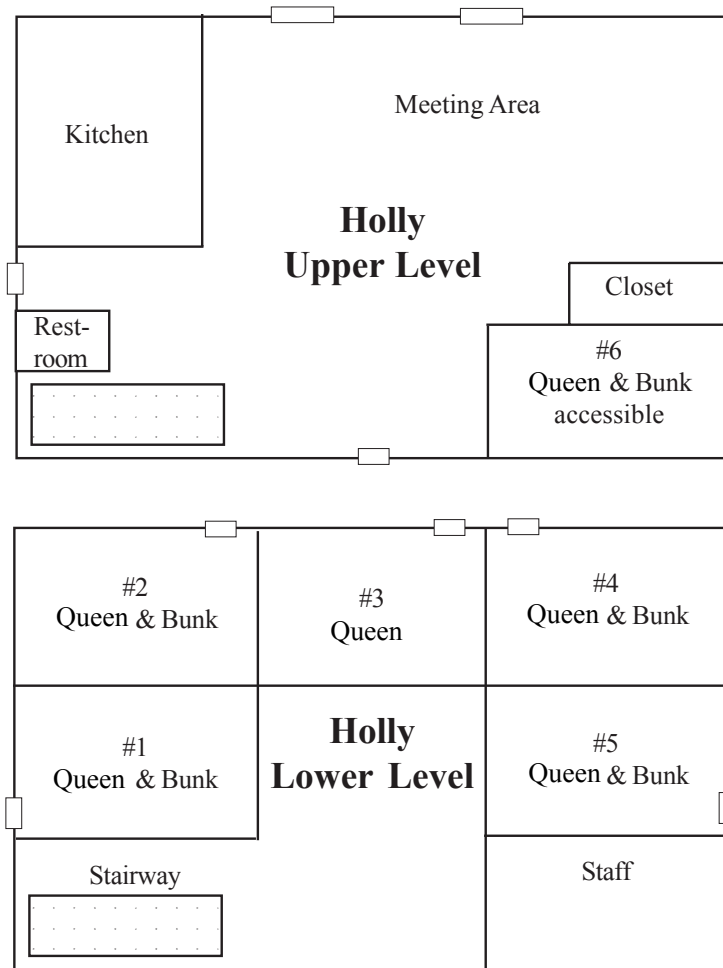

Williamsburg Christian Retreat Center Cottage Layouts

Holly Cottage

Accommodates 22 people in 6 bedrooms

Bedrooms have a queen bed and a bunk bed (one room has queen bed only)

Bedrooms on lower level have indoor and outdoor access

Linens & towels are provided and each room has private bath

Also includes a meeting and lounge area, kitchen and deck

Laurel Cottage

Accommodates 32-36 people in four bunkhouse style bedrooms

(36 if sharing double bed)

Each room has four bunk beds

Linens, pillows & towels are not provided

Kitchen

The nearby RV Campground bathhouse provides additional facilities for Laurel guests