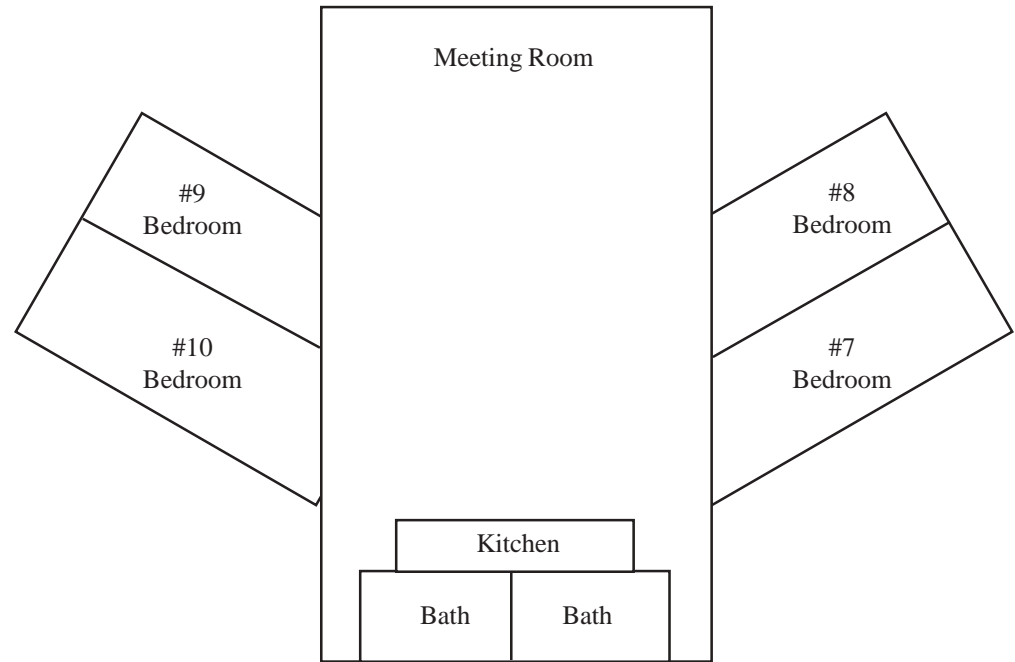

Williamsburg Christian Retreat Center Cottage Layouts

Holly Cottage

Accommodates 22 people in 6 bedrooms

Bedrooms have a double bed and a bunk bed (one room has double bed only)

Bedrooms on lower level have indoor and outdoor access

Linens & towels are provided and each room has private bath

Also includes a meeting and lounge area, kitchen and deck

Laurel Cottage

Accommodates 32-36 people in four bunkhouse style bedrooms

(36 if sharing double bed)

Each room has four bunk beds

Linens, pillows & towels are not provided

Kitchen

The nearby RV Campground bathhouse provides additional facilities for Laurel guests