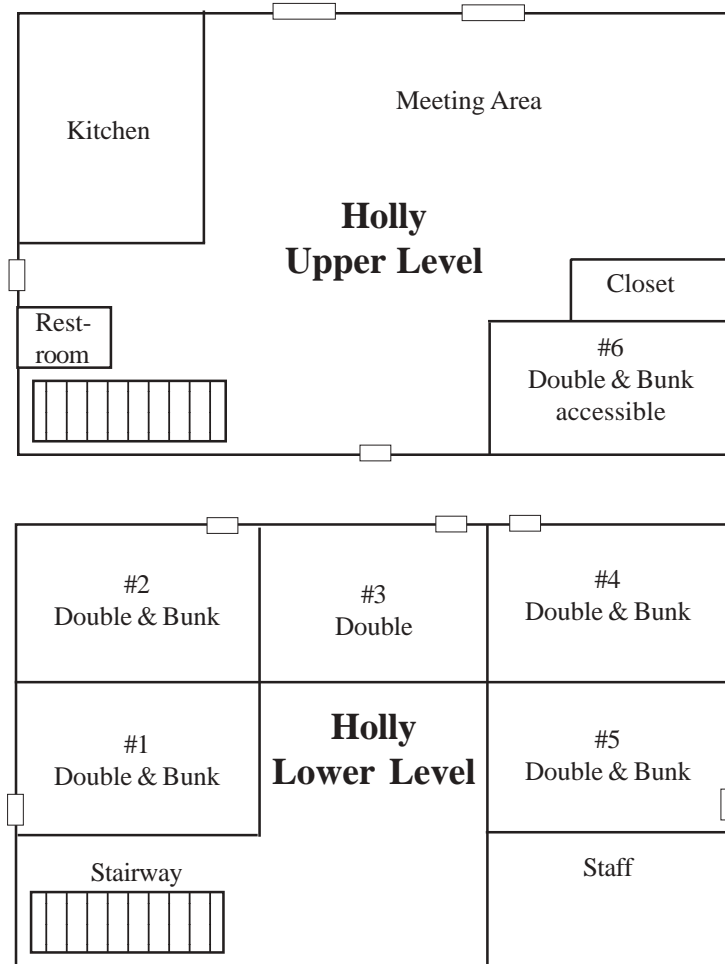

Williamsburg Christian Retreat Center Cottage Layouts

Holly Cottage

Accommodates 22 people in 6 bedrooms

Bedrooms have a double bed and a bunk bed (one room has double bed only)

Bedrooms on lower level have indoor and outdoor access

Linens & towels are provided and each room has private bath

Also includes a meeting and lounge area, kitchen and deck

Laurel Cottage

Accommodates 32-36 people in four bunkhouse style bedrooms

(36 if sharing double bed)

Each room has four bunk beds

Linens, pillows & towels are not provided

Kitchen

The nearby RV Campground bathhouse provides additional facilities for Laurel guests